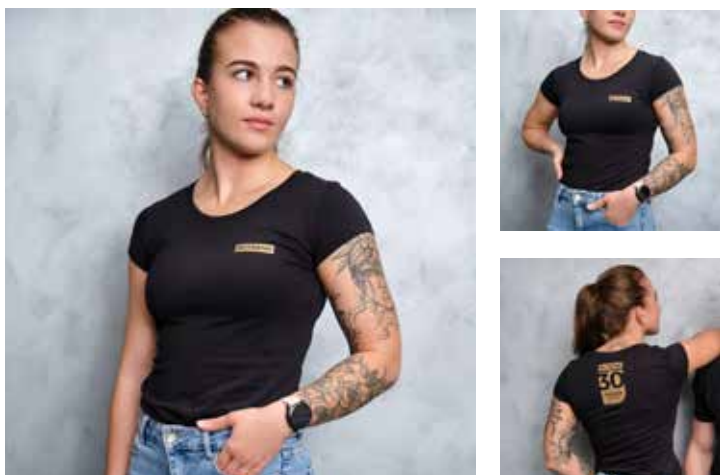

XS S M L
WOMEN

HOODIE – 30 YRS

S M L XL XXL
UNISEX

BUSINESS SOCKS – 30 YRS

S 35-38 M 39-42 L 43-46

UNISEX

WRISTBAND – 30 YRS

UNISEX